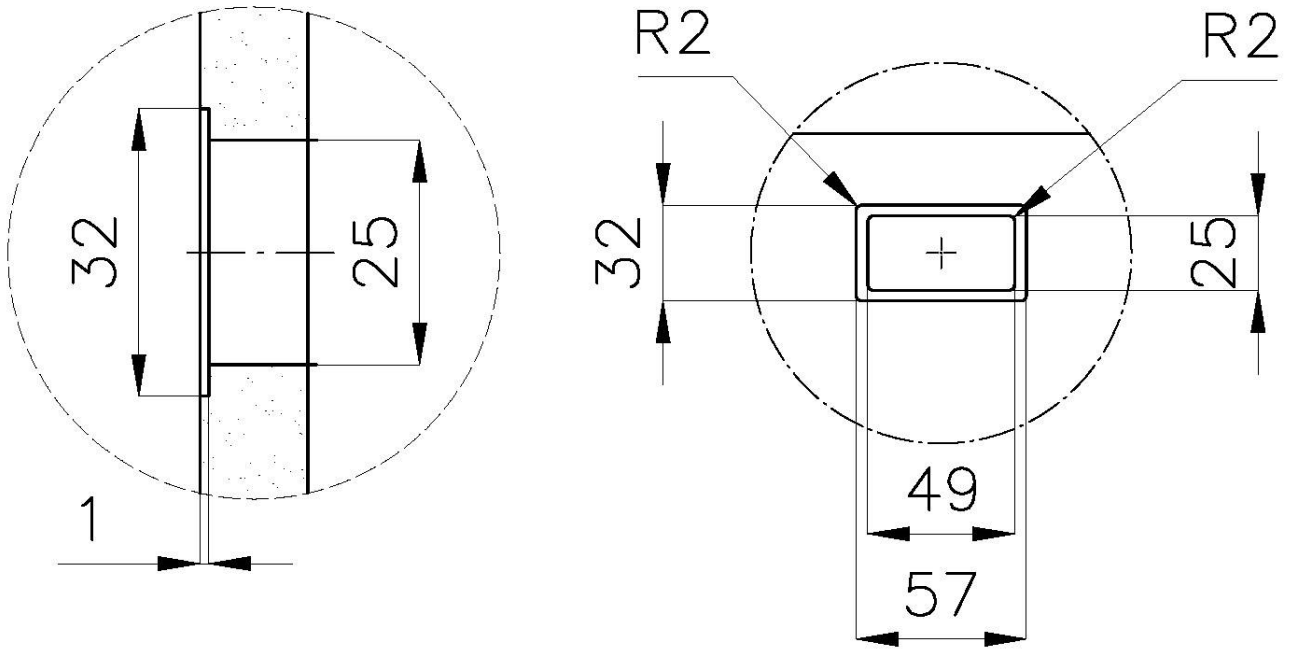

DETTAGLIO PER TROPPO PIENO / OVERFLOW DETAILS